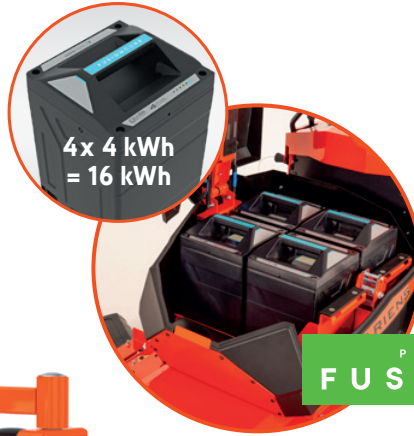

ARROW € 48

ARIENS®

POWERED BY
FUSIONCORE

122 cm	Side Discharge 3x 3,5 kW max.	3,8 cm – 12,7 cm 15 x	Fusioncore Lithium-ion	56V DC	2 WD 2x 5,0 kW max.	→ 17,7 km/h ← 8,9 km/h	11/5,3 h	546 kg

5 YEAR NO HOUR LIMIT
OR 1500 HOURS WARRANTY FOR FIRST TWO YEARS