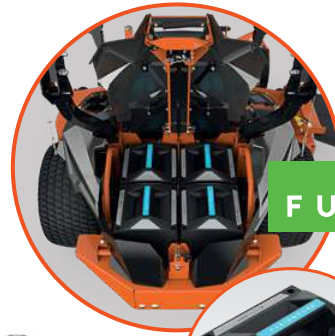

ZENITH € 52R

ARIENS®

POWERED BY
FUSIONCORE

4 x 4 kWh
= 16 kWh

132 cm	Rear Discharge 3x3,5 kW max.	3,8 cm – 12,7 cm 15 x	Fusioncore Lithium-ion	56V DC	2 WD 2x 5,0 kW max.	→ 17,7 km/h ← 8,9 km/h	11/5,3 h	590 kg