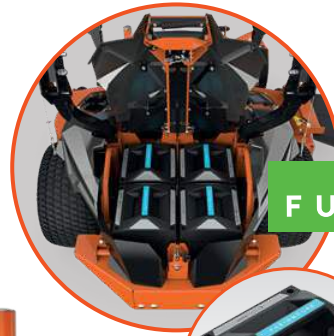

ZENITH € 60R

ARIENS®

POWERED BY
FUSIONCORE

4 x 4 kWh
= 16 kWh

152 cm	Rear Discharge 3x3,5 kW max.	3,8 cm – 12,7 cm 15 x	Fusioncore Lithium-ion	56V DC	2 WD 2x 5,0 kW max.	→ 17,7 km/h ← 8,9 km/h	11/5,3 h	601 kg