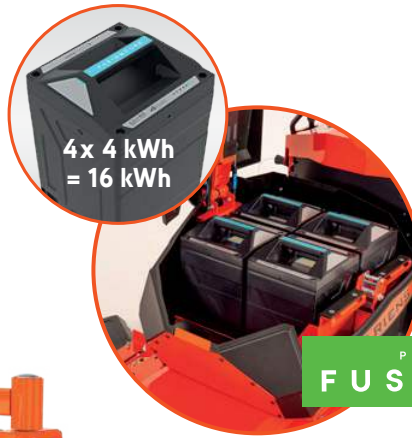

ARROW € 48R

ARIENS®

POWERED BY
FUSIONCORE

122 cm	Rear Discharge 3x 3,5 kW max.	3,8 cm – 12,7 cm 15 x	Fusioncore Lithium-ion	56V DC	2 WD 2x 5,0 kW max.	→ 17,7 km/h ← 8,9 km/h	11/5,3 h	545 kg

5 YEAR OR **1500 HOURS** WARRANTY
NO HOUR LIMIT FOR FIRST TWO YEARS