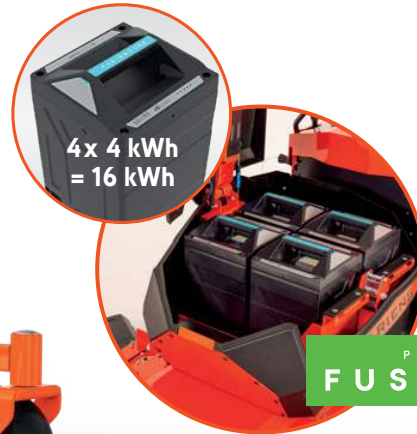

ARROW € 52R

ARIENS®

POWERED BY
FUSIONCORE

132 cm	Rear Discharge 3x 3,5 kW max.	3,8 cm – 12,7 cm 15 x	Fusioncore Lithium-ion	56V DC	2 WD 2x 5,0 kW max.	→ 17,7 km/h ← 8,9 km/h	11/5,3 h	561 kg

5 YEAR OR **1500 HOURS** WARRANTY
NO HOUR LIMIT FOR FIRST TWO YEARS