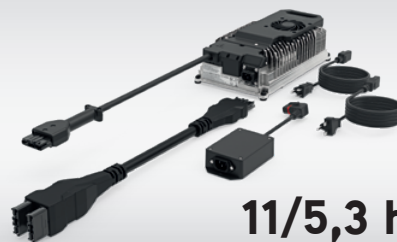

ARROW € 48R

ARIENS®

POWERED BY
FUSIONCORE

122 cm	Rear Discharge 3x 3,5 kW max.	3,8 cm – 12,7 cm 15 x	Fusioncore Lithium-ion	56V DC	2 WD 2x 5,0 kW max.	→ 17,7 km/h ← 8,9 km/h	11/5,3 h	545 kg

5 YEAR OR **1500 HOURS** WARRANTY
NO HOUR LIMIT FOR FIRST TWO YEARS

3 YEAR BATTERY WARRANTY

4x 4 kWh = 16 kWh

11/5,3 h