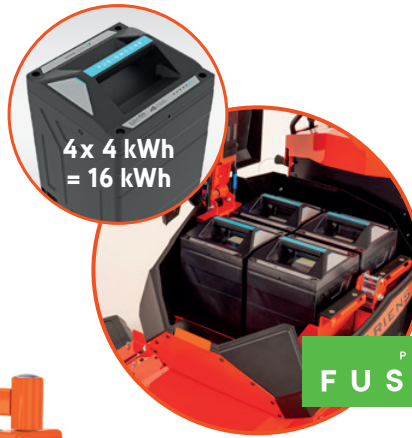

ARROW € 48R

ARIENS®

POWERED BY
FUSIONCORE

122 cm	Rear Discharge 3x 3,5 kW max.	3,8 cm – 12,7 cm 15 x	Fusioncore Lithium-ion	56V DC	2 WD 2x 5,0 kW max.	→ 17,7 km/h ← 8,9 km/h	11/5,3 h	545 kg

5 YEAR OR **1500 HOURS** WARRANTY
NO HOUR LIMIT FOR FIRST TWO YEARS

3 YEAR BATTERY WARRANTY

4x 4 kWh = 16 kWh

11/5,3 h