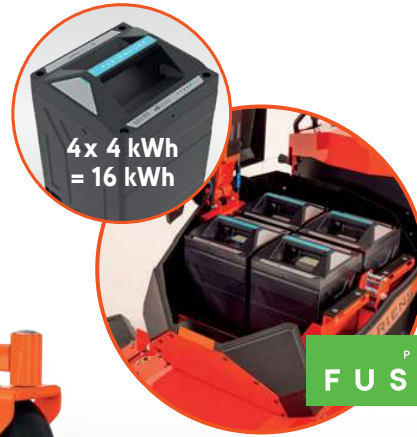

ARROW € 52R

ARIENS®

POWERED BY
FUSIONCORE

132 cm	Rear Discharge 3x 3,5 kW max.	3,8 cm – 12,7 cm 15 x	Fusioncore Lithium-ion	56V DC	2 WD 2x 5,0 kW max.	→ 17,7 km/h ← 8,9 km/h	11/5,3 h	561 kg

5 YEAR OR **1500 HOURS** WARRANTY
NO HOUR LIMIT FOR FIRST TWO YEARS