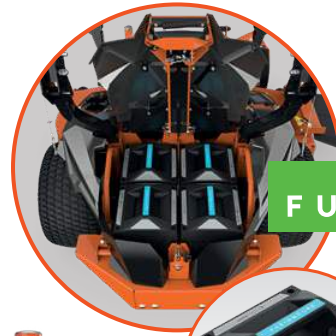

ZENITH € 48R

ARIENS®

POWERED BY
FUSIONCORE

4x 4 kWh
= 16 kWh

122 cm	Rear Discharge 3x3,5 kW max.	3,8 cm – 12,7 cm 15 x	Fusioncore Lithium-ion	56V DC	2 WD 2x 5,0 kW max.	→ 17,7 km/h ← 8,9 km/h	11/5,3 h	584 kg