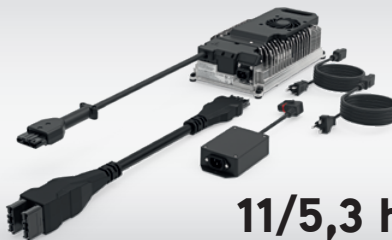

ARROW € 52R

ARIENS®

POWERED BY
FUSIONCORE

132 cm	Rear Discharge 3x 3,5 kW max.	3,8 cm – 12,7 cm 15 x	Fusioncore Lithium-ion	56V DC	2 WD 2x 5,0 kW max.	→ 17,7 km/h ← 8,9 km/h	11/5,3 h	561 kg

5 YEAR OR **1500 HOURS** WARRANTY
NO HOUR LIMIT FOR FIRST TWO YEARS

3 YEAR BATTERY WARRANTY

4x 4 kWh
= 16 kWh

11/5,3 h