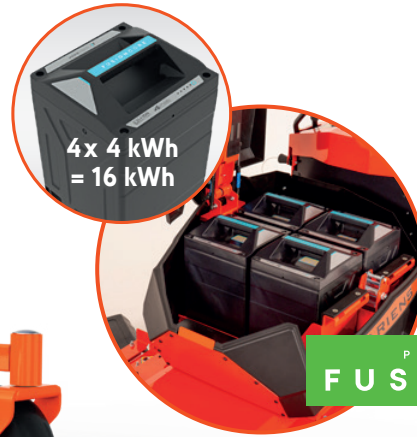

ARROW € 52R

ARIENS®

POWERED BY
FUSIONCORE

132 cm	Rear Discharge 3x 3,5 kW max.	3,8 cm – 12,7 cm 15 x	Fusioncore Lithium-ion	56V DC	2 WD 2x 5,0 kW max.	→ 17,7 km/h ← 8,9 km/h	11/5,3 h	561 kg

5 YEAR OR **1500 HOURS** WARRANTY
NO HOUR LIMIT FOR FIRST TWO YEARS

3 YEAR BATTERY WARRANTY

4x 4 kWh
= 16 kWh

11/5,3 h